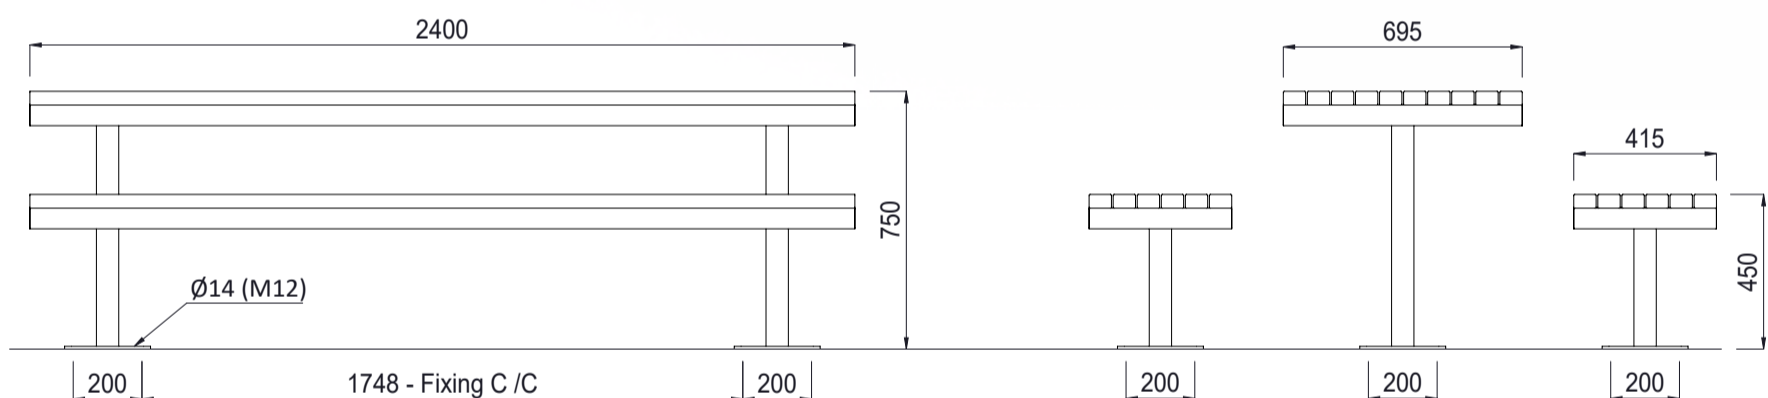

Vista Picnic Set 2400L

Colours / finishes shown are indicative only and may differ in reality.

	MATERIALS	FINISHES	FINISH OPTIONS
Timber	<ul style="list-style-type: none"> Vitex as standard (Hardwood) Other species available on request Composite Slats 	<ul style="list-style-type: none"> Un-sealed (Natural) as standard 	<ul style="list-style-type: none"> Penetrating oil / Graffiti guard / Clear sealant
Metalwork	<ul style="list-style-type: none"> Aluminium 	<ul style="list-style-type: none"> Powdercoated 	<ul style="list-style-type: none"> Custom paint options
Hardware / Fasteners	<ul style="list-style-type: none"> Stainless steel 		
	OPTIONS	DIMENSIONS	WEIGHT
	<ul style="list-style-type: none"> Post plant or surface mounted 	<ul style="list-style-type: none"> 2400L x 450H x 415D (Bench) 2400L x 750H x 695D (Table) 	<ul style="list-style-type: none"> 47Kg (61Kg Composite) X2 70Kg (100Kg Composite)

MOUNT TYPE

(Refer to footing detail sheet for mount type)

- Surface mounted - **TYPE B1**
- Plant mounted - **TYPE D**

- Part of the 'Vista' furniture suite. Made to order and can be customised to suit clients requirements.
- Furniture is not supplied with installation instructions, install fastenings or footing details. These are to be specified and determined by the installing contractor for the specific requirements of each site.