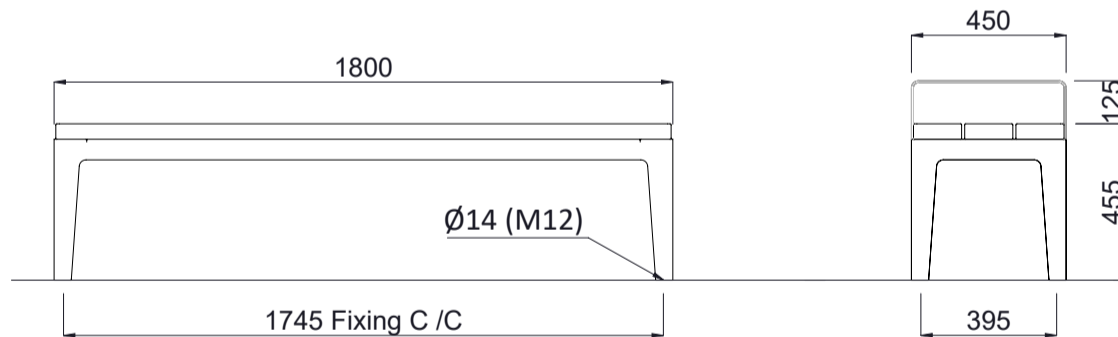

MATERIALS

Timber (Hardwood)

- Vitex as standard
  Other species available on request

Metalwork

- Aluminium

Hardware / Fasteners

- Stainless steel

OPTIONS

- Welded armrest
- Skate deterrents

FINISHES

- Un-sealed (Natural) as standard
- Powdercoated

FINISH OPTIONS

- Penetrating oil / Graffiti guard / Clear sealant
- Custom paint options

DIMENSIONS

- 1800L x 450H x 450D as standard

WEIGHT

- 36KG

MOUNT TYPE

(Refer to Footing detail sheet for mount type)

- Surface mounted - **TYPE C**

- Part of the 'Horizon' furniture suite. Made to order and can be customised to suit clients requirements.
- Furniture is not supplied with installation instructions, install fastenings or footing details. These are to be specified and determined by the installing contractor for the specific requirements of each site.