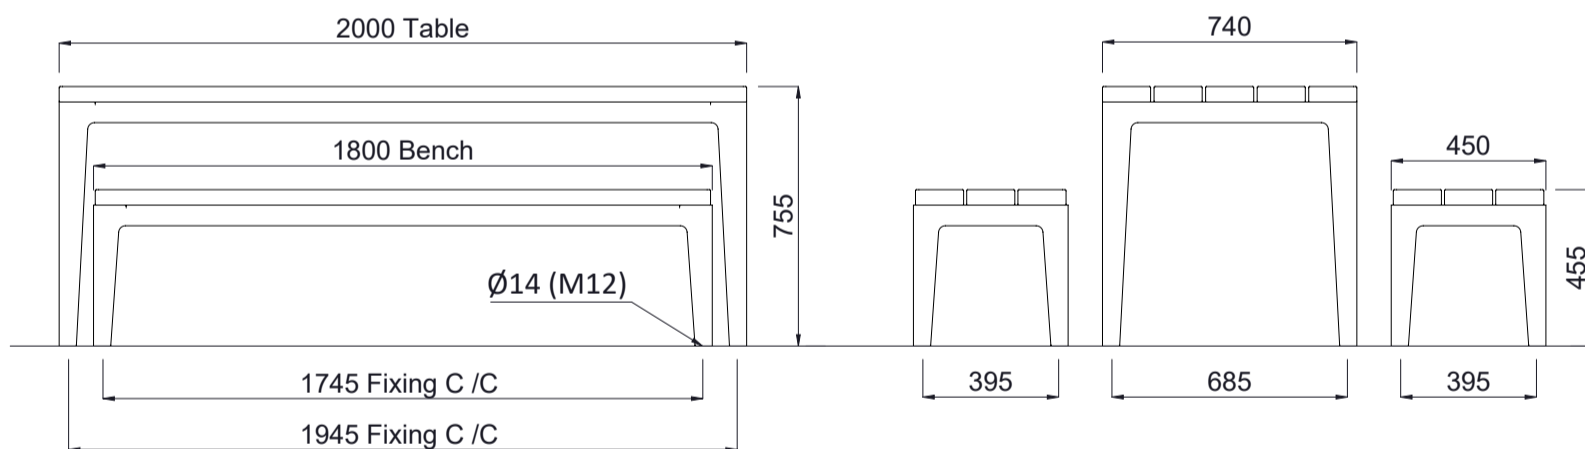

# Horizon 140 Picnic Set 2000L

Colours / finishes shown are indicative only and may differ in reality.

	MATERIALS	FINISHES	FINISH OPTIONS
<b>Timber (Hardwood)</b>	<ul style="list-style-type: none"> <li>Vitex as standard</li> <li>Other species available on request</li> </ul>	<ul style="list-style-type: none"> <li>Un-sealed (Natural) as standard</li> </ul>	<ul style="list-style-type: none"> <li>Penetrating oil / Graffiti guard / Clear sealant</li> </ul>
<b>Metalwork</b>	<ul style="list-style-type: none"> <li>Aluminium</li> </ul>	<ul style="list-style-type: none"> <li>Powdercoated</li> </ul>	<ul style="list-style-type: none"> <li>Custom paint options</li> </ul>
<b>Hardware / Fasteners</b>	<ul style="list-style-type: none"> <li>Stainless steel</li> </ul>		
	OPTIONS	DIMENSIONS	WEIGHT
<ul style="list-style-type: none"> <li>Welded armrest</li> <li>Skate deterrents</li> </ul>	<ul style="list-style-type: none"> <li>Surface mounted - <b>TYPE C</b></li> </ul>	<ul style="list-style-type: none"> <li>1800L x 450H x 450D (Bench)</li> <li>2000L x 750H x 740D (Table)</li> </ul>	<ul style="list-style-type: none"> <li>31KG - QTY 2</li> <li>63KG</li> </ul>
<b>MOUNT TYPE</b>			
(Refer to Footing detail sheet for mount type)	<ul style="list-style-type: none"> <li>Surface mounted - <b>TYPE C</b></li> </ul>		

- Part of the 'Horizon' furniture suite. Made to order and can be customised to suit clients requirements.
- Furniture is not supplied with installation instructions, install fastenings or footing details. These are to be specified and determined by the installing contractor for the specific requirements of each site.