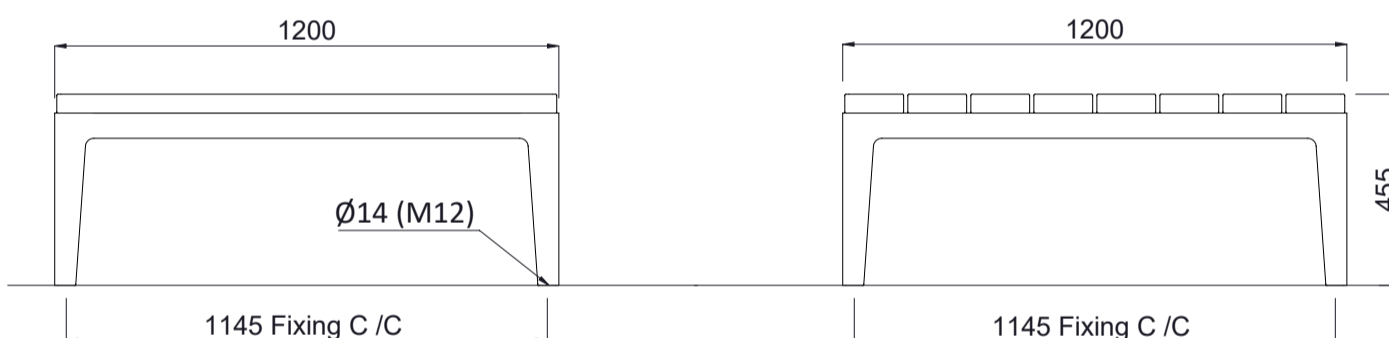

Horizon 140 Platform 1200X1200

Colours / finishes shown are indicative only and may differ in reality.

	MATERIALS	FINISHES	FINISH OPTIONS
Timber (Hardwood)	<ul style="list-style-type: none"> Vitex as standard Other species available on request 	<ul style="list-style-type: none"> Un-sealed (Natural) as standard 	<ul style="list-style-type: none"> Penetrating oil / Graffiti guard / Clear sealant
Metalwork	<ul style="list-style-type: none"> Aluminium 	<ul style="list-style-type: none"> Powdercoated 	<ul style="list-style-type: none"> Custom paint options
Hardware / Fasteners	<ul style="list-style-type: none"> Stainless steel 		
	OPTIONS	DIMENSIONS	WEIGHT
<ul style="list-style-type: none"> Skate deterrents 		<ul style="list-style-type: none"> 1200Lx 450Hx 1200D as standard 	<ul style="list-style-type: none"> 57KG

MOUNT TYPE

(Refer to Footing detail sheet for mount type)

- Surface mounted - **TYPE C**

- Part of the 'Horizon' furniture suite. Made to order and can be customised to suit clients requirements.
- Furniture is not supplied with installation instructions, install fastenings or footing details. These are to be specified and determined by the installing contractor for the specific requirements of each site.