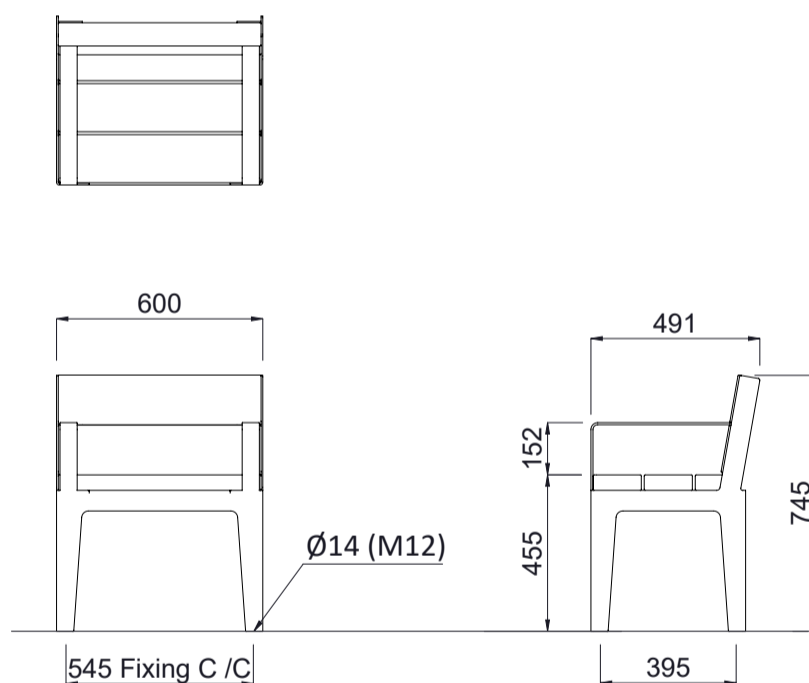

MATERIALS

- **Timber (Hardwood)**
  - Vitex as standard
  - Other species available on request
- **Metalwork**
  - Aluminium
- **Hardware / Fasteners**
  - Stainless steel

FINISHES

- Un-sealed (Natural) as standard
- Powdercoated

FINISH OPTIONS

- Penetrating oil / Graffiti guard / Clear sealant
- Custom paint options

OPTIONS

DIMENSIONS

- 600L x 745H x 491D as standard

WEIGHT

- 21KG

MOUNT TYPE

1. (Refer to Footing detail sheet for mount type)
2. Surface mounted - **TYPE C**

- Part of the 'Horizon' furniture suite. Made to order and can be customised to suit clients requirements.
- Furniture is not supplied with installation instructions, install fastenings or footing details. These are to be specified and determined by the installing contractor for the specific requirements of each site.