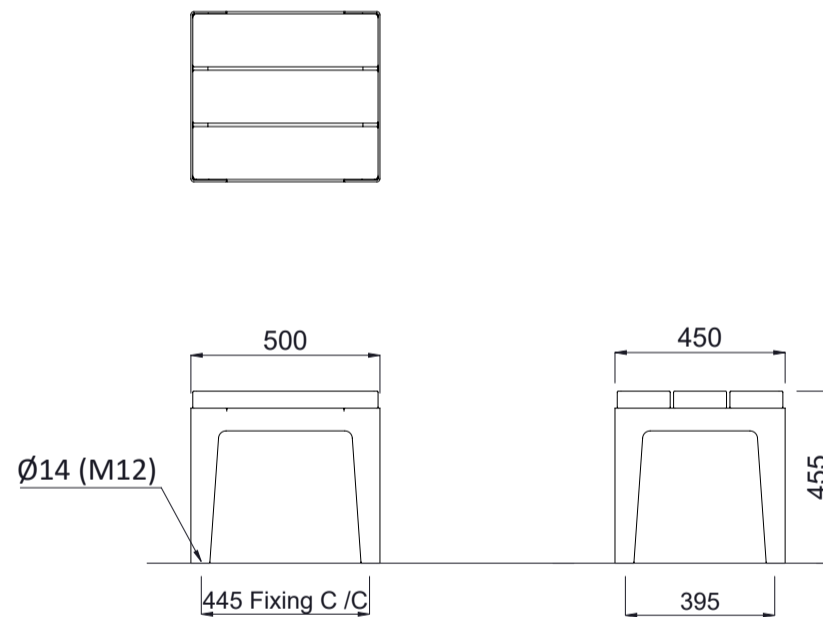

Horizon 140 Stool 500L

Colours / finishes shown are indicative only and may differ in reality.

	MATERIALS	FINISHES	FINISH OPTIONS
Timber (Hardwood)	<ul style="list-style-type: none"> Vitex as standard Other species available on request 	<ul style="list-style-type: none"> Un-sealed (Natural) as standard 	<ul style="list-style-type: none"> Penetrating oil / Graffiti guard / Clear sealant
Metalwork	<ul style="list-style-type: none"> Aluminium 	<ul style="list-style-type: none"> Powdercoated 	<ul style="list-style-type: none"> Custom paint options
Hardware / Fasteners	<ul style="list-style-type: none"> Stainless steel 		
	OPTIONS	DIMENSIONS	WEIGHT
		<ul style="list-style-type: none"> 500L x 450H x 450D as standard 	<ul style="list-style-type: none"> 12KG

MOUNT TYPE

(Refer to Footing detail sheet for mount type)

- Surface mounted - **TYPE C**

- Part of the 'Horizon' furniture suite. Made to order and can be customised to suit clients requirements.
- Furniture is not supplied with installation instructions, install fastenings or footing details. These are to be specified and determined by the installing contractor for the specific requirements of each site.